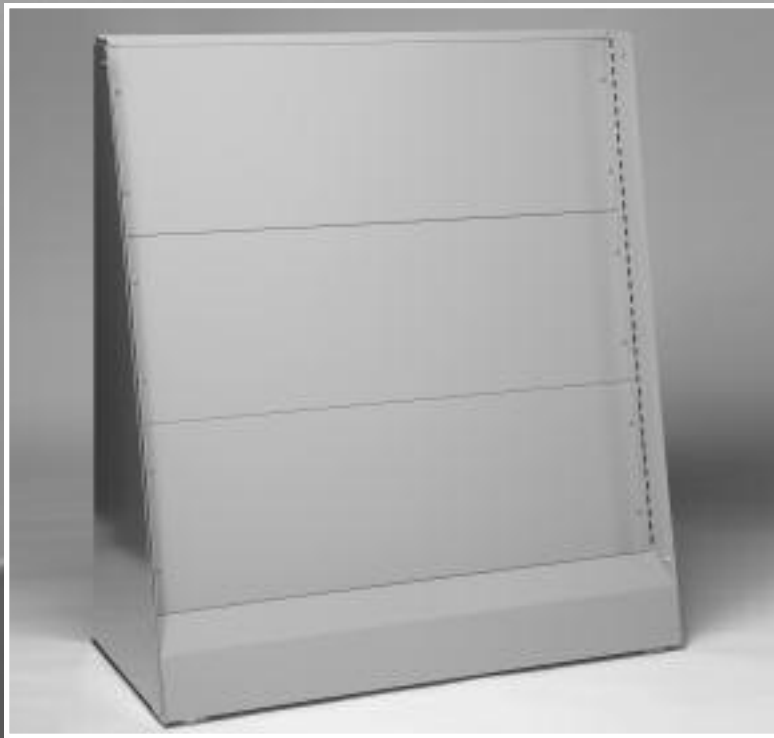

Single Faced Base

44" High X 13³/₁₆" Deep

Basic body only. Shelves sold separately.

CATALOG NUMBER	WIDTH	WEIGHT LBS.	PRICE
ESBODY391344-S	39¹/₂"	64#	$492.00
ESBODY391344-A	39³/₈"	54#	382.00

56¹/₄" High X 15⁷/₈" Deep

Basic body only. Shelves sold separately.

CATALOG NUMBER	WIDTH	WEIGHT LBS.	PRICE
ESBODY391656-S	39¹/₂"	85#	$624.00
ESBODY391656-A	39³/₈"	71#	484.00

68³/₄" High X 18¹/₂" Deep

Basic body only. Shelves sold separately.

CATALOG NUMBER	WIDTH	WEIGHT LBS.	PRICE
ESBODY391869-S	39¹/₂"	102#	$764.00
ESBODY391869-A	39³/₈"	86#	591.00

Double Faced Base

44" High X 26³/₄" Deep

Basic body only. Shelves sold separately.

CATALOG NUMBER	WIDTH	WEIGHT LBS.	PRICE
ESBODY392744-S	39¹/₂"	120#	$844.00
ESBODY392744-A	39³/₈"	104#	694.00

56¹/₄" High X 32¹/₄" Deep

Basic body only. Shelves sold separately.

CATALOG NUMBER	WIDTH	WEIGHT LBS.	PRICE
ESBODY393256-S	39¹/₂"	150#	$1068.00
ESBODY393256-A	39³/₈"	132#	878.00

68³/₄" High X 37¹/₂" Deep

Basic body only. Shelves sold separately.

CATALOG NUMBER	WIDTH	WEIGHT LBS.	PRICE
ESBODY393869-S	39¹/₂"	184#	$1304.00
ESBODY393869-A	39³/₈"	162#	1070.00